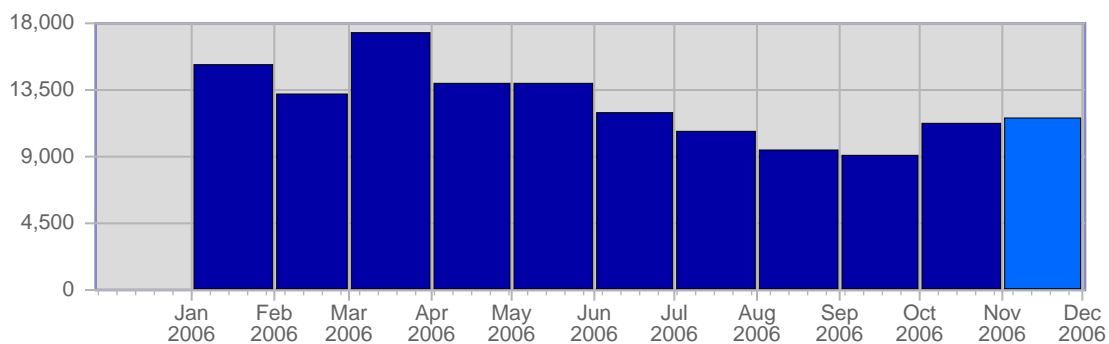

# Traffic Reports Visits

## Report Description

Report Description: Visits during the month of November 2006  
 Report Range: Month of November 2006  
 Report Scope: Historical Data

## Historic Breakdown