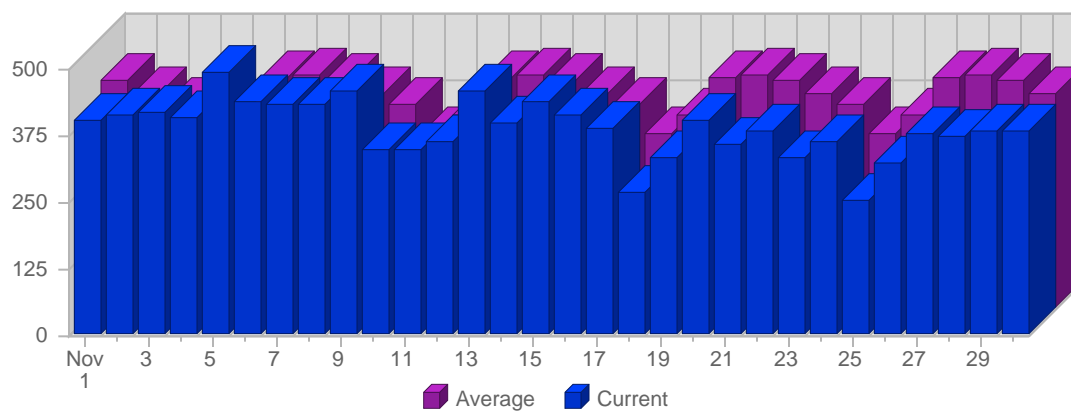

Traffic Reports Visits

Report Description

Report Description: Visits during the month of November 2006
Report Range: Month of November 2006
Report Scope: Historical Data

Historic Breakdown

Breakdown